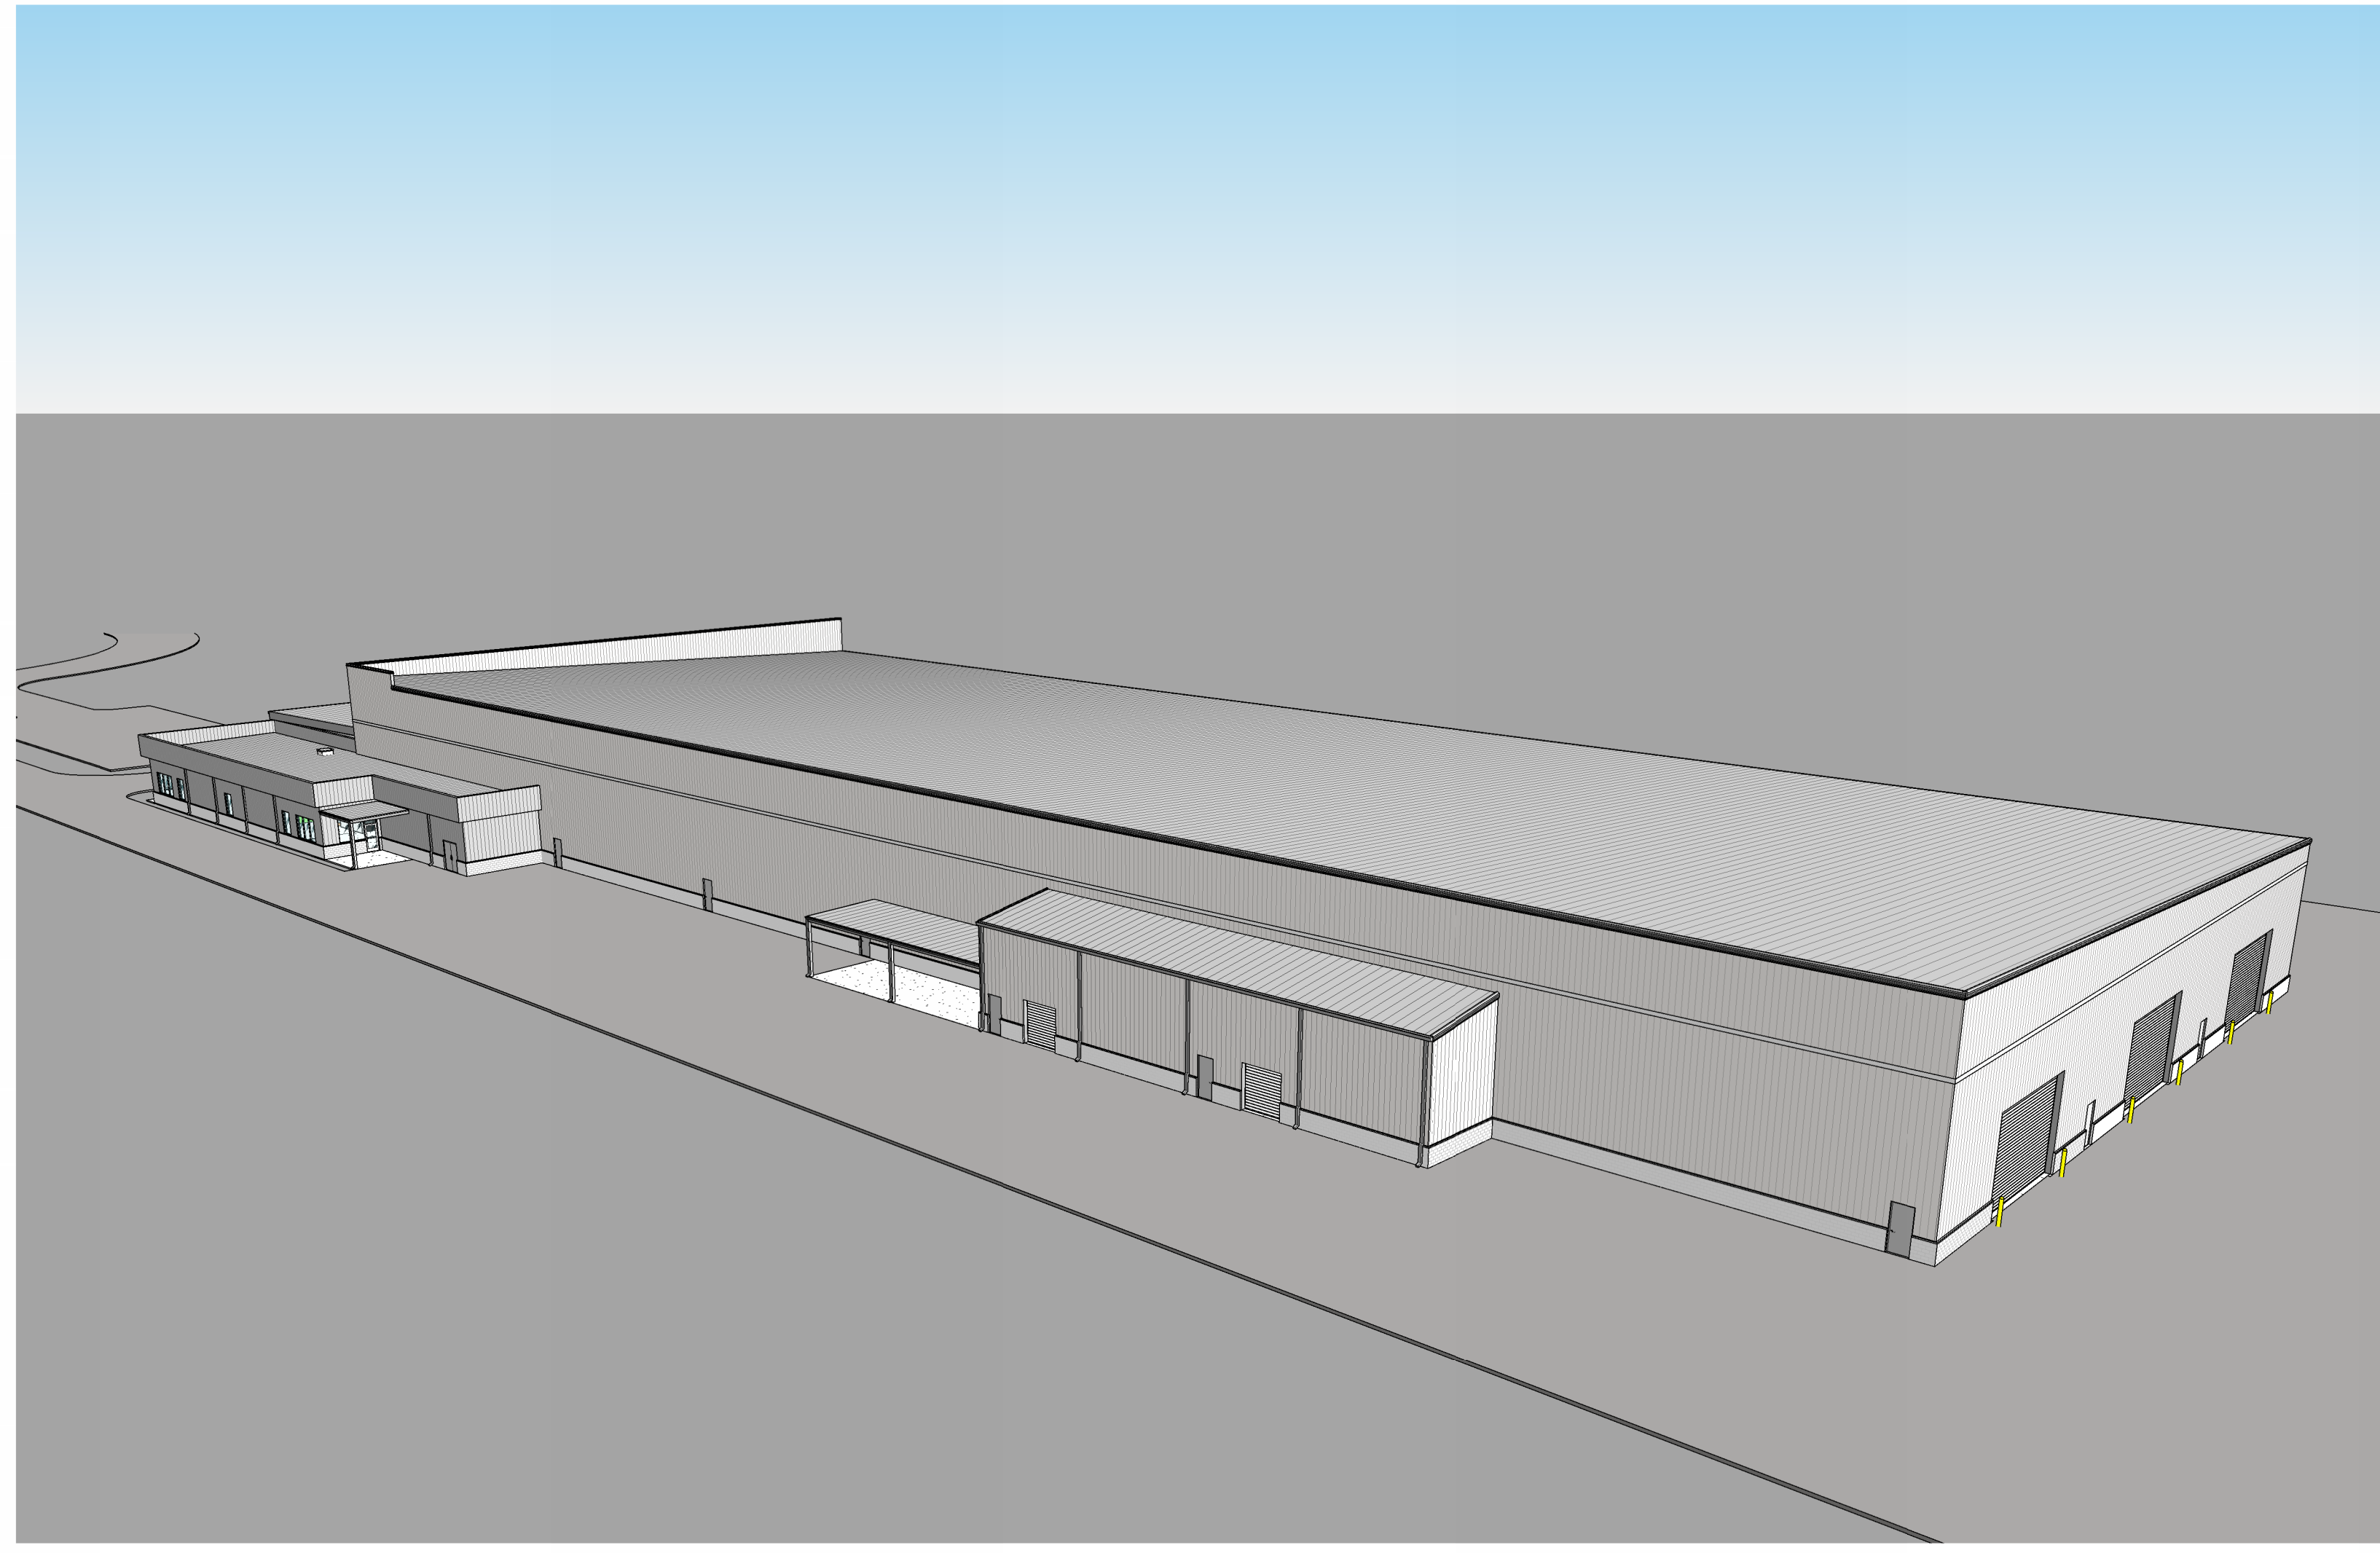

2907 Providence Rd
Suite 304
Charlotte, NC 28211

Tel: 704.342.9876
Fax: 704.334.4246

wgmdesign.com

Issued For
Reference Only

KEYSTEEL CORP.

KEYSTEEL
CONCORD
4758 POPLAR TENT ROAD
CONCORD, NC 28027

PROGRESS
03/07/2024

REV. | DATE | DESCRIPTION

ISSUE DESCRIPTION:
Progress: Design Development

ISSUE DATE:
03/07/2024

PROJECT NO.:
23060.01

TITLE:
EXTERIOR
RENDERINGS

DRAWING NO.:
A-901