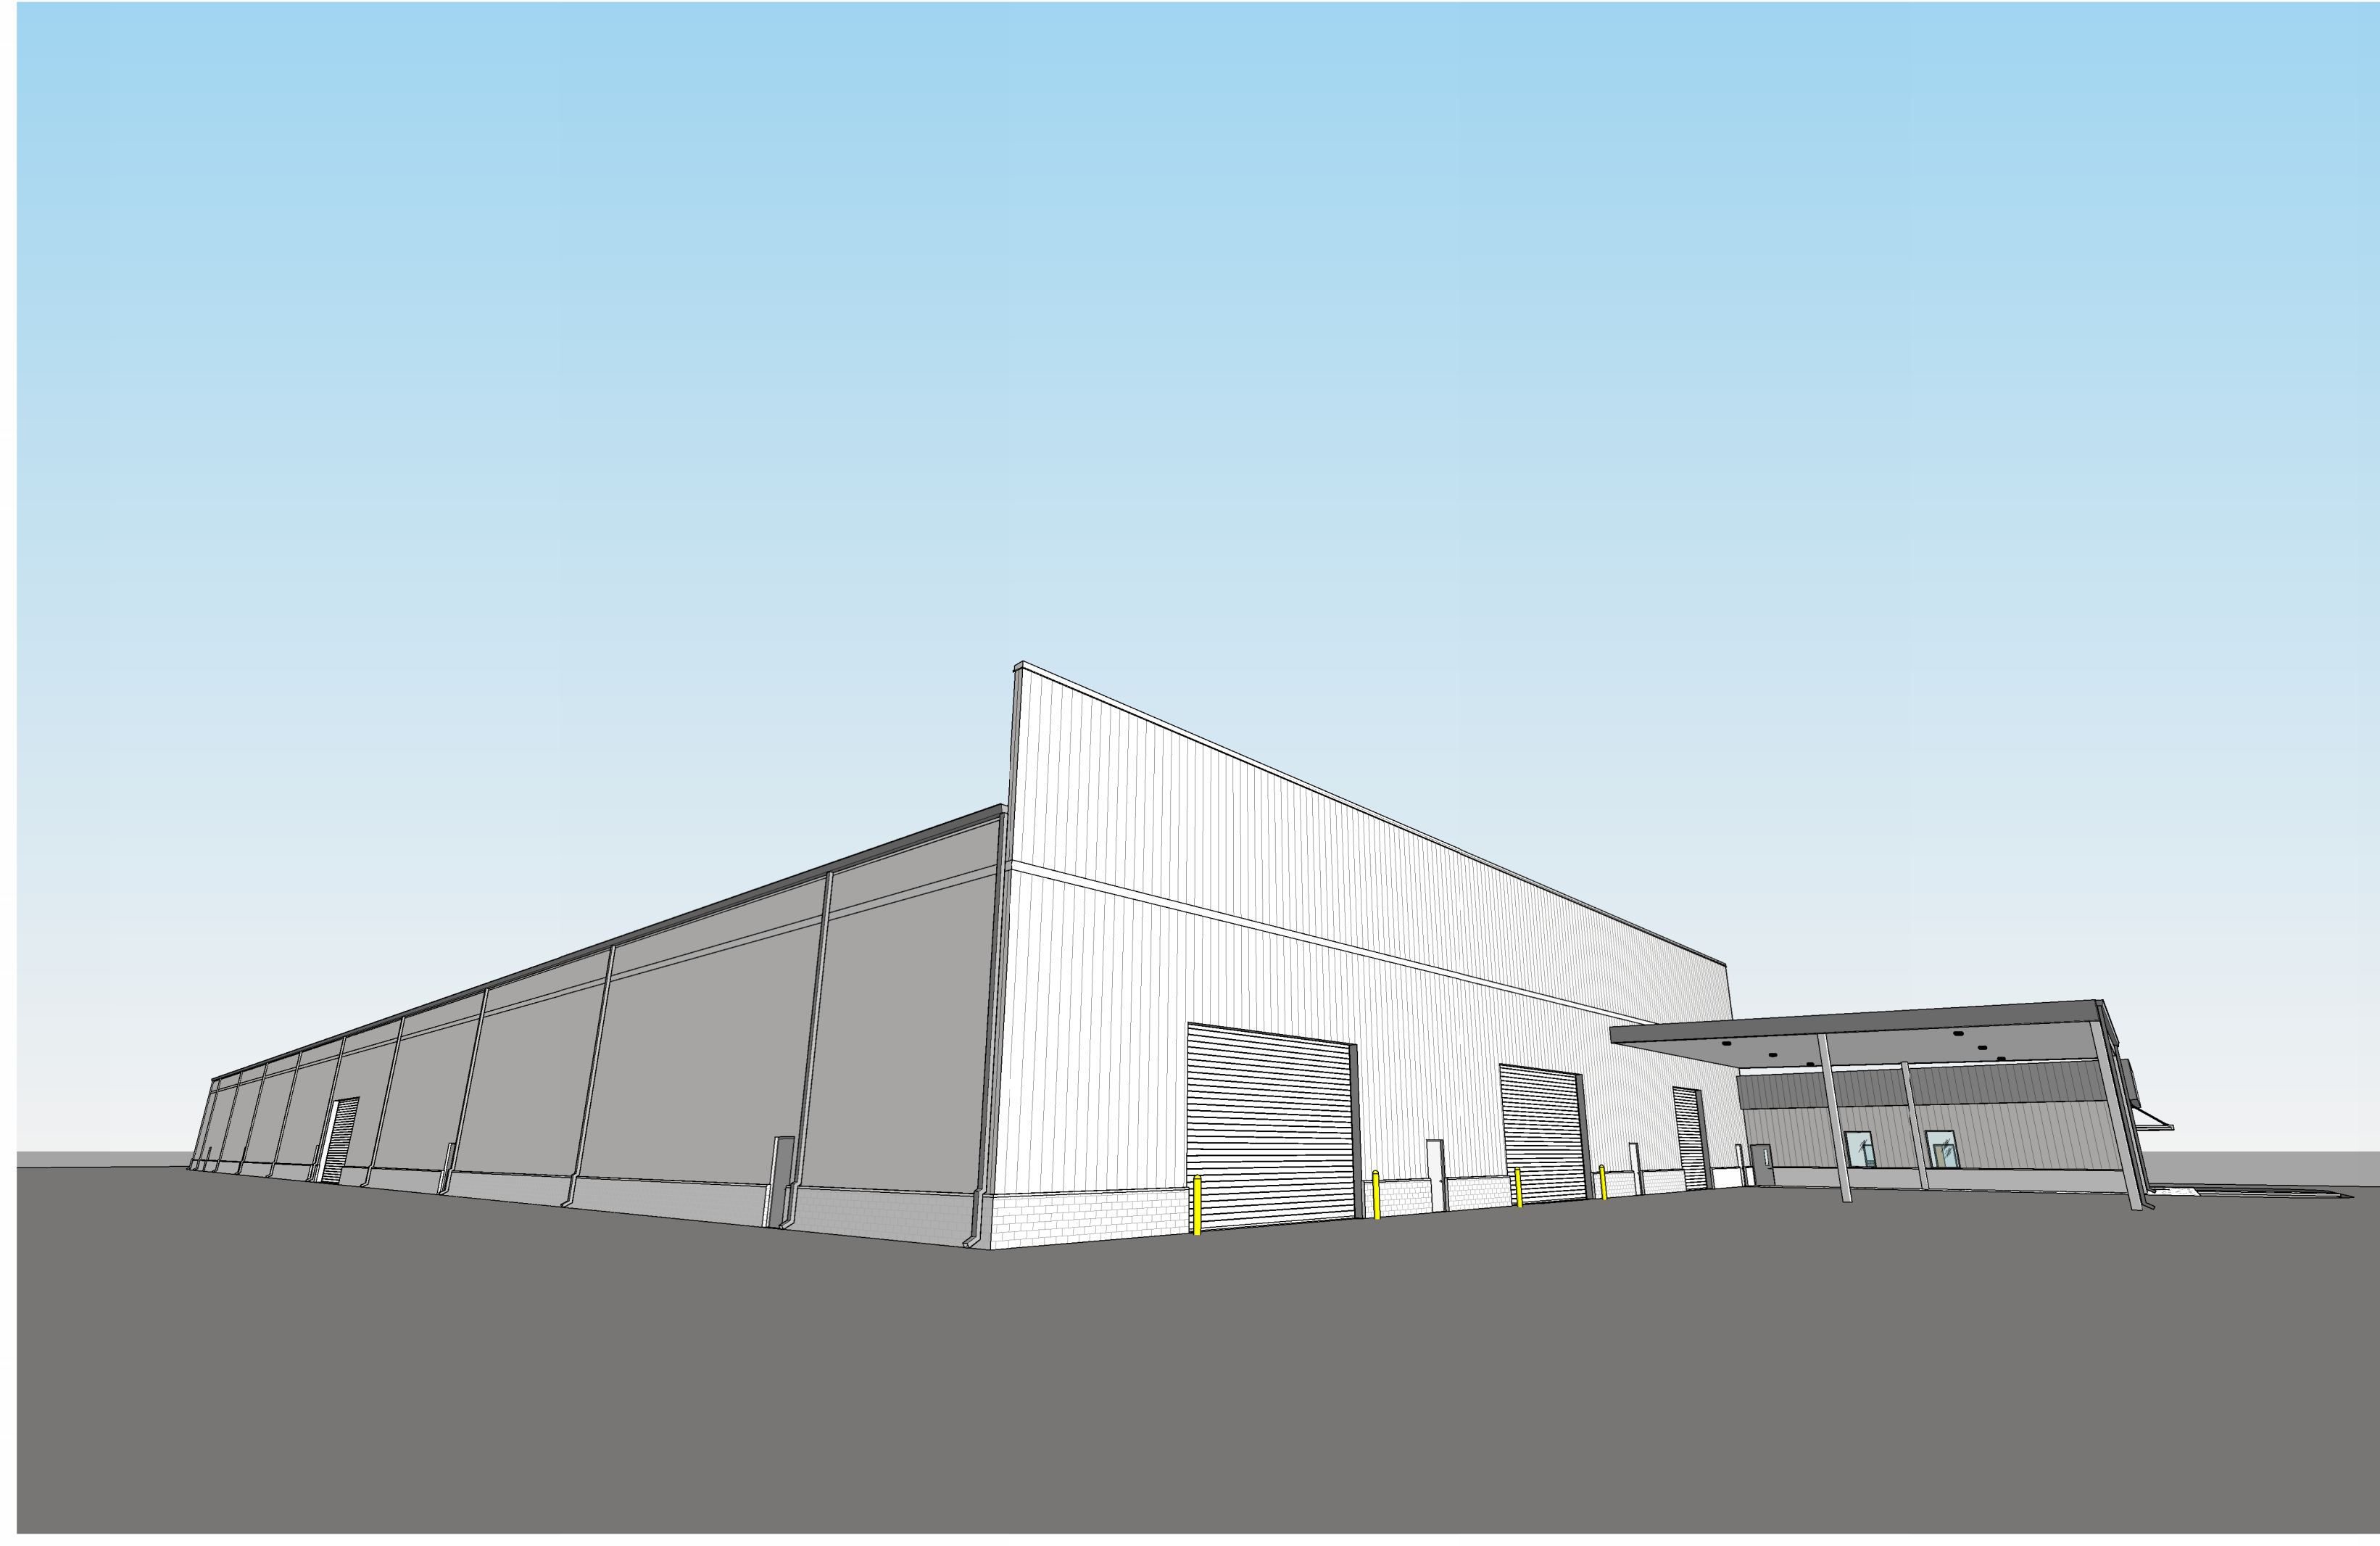

PROGRESS  
03/07/2024

REV. DATE DESCRIPTION

ISSUE DESCRIPTION:  
Progress: Design Development

ISSUE DATE:  
03/07/2024

PROJECT NO.:  
23060.01

TITLE:  
EXTERIOR  
RENDERINGS

DRAWING NO.:  
A-900

W:\Projects\23060\A-900\A-900.dwg

PROGRESS  
03/07/2024

REV. | DATE | DESCRIPTION

ISSUE DESCRIPTION:  
Progress: Design Development

ISSUE DATE:  
03/07/2024

PROJECT NO.:  
23060.01

TITLE:  
EXTERIOR  
RENDERINGS

DRAWING NO.:  
A-901

W:\Projects\23060\A-901\Exterior Renderings\A-901.dwg