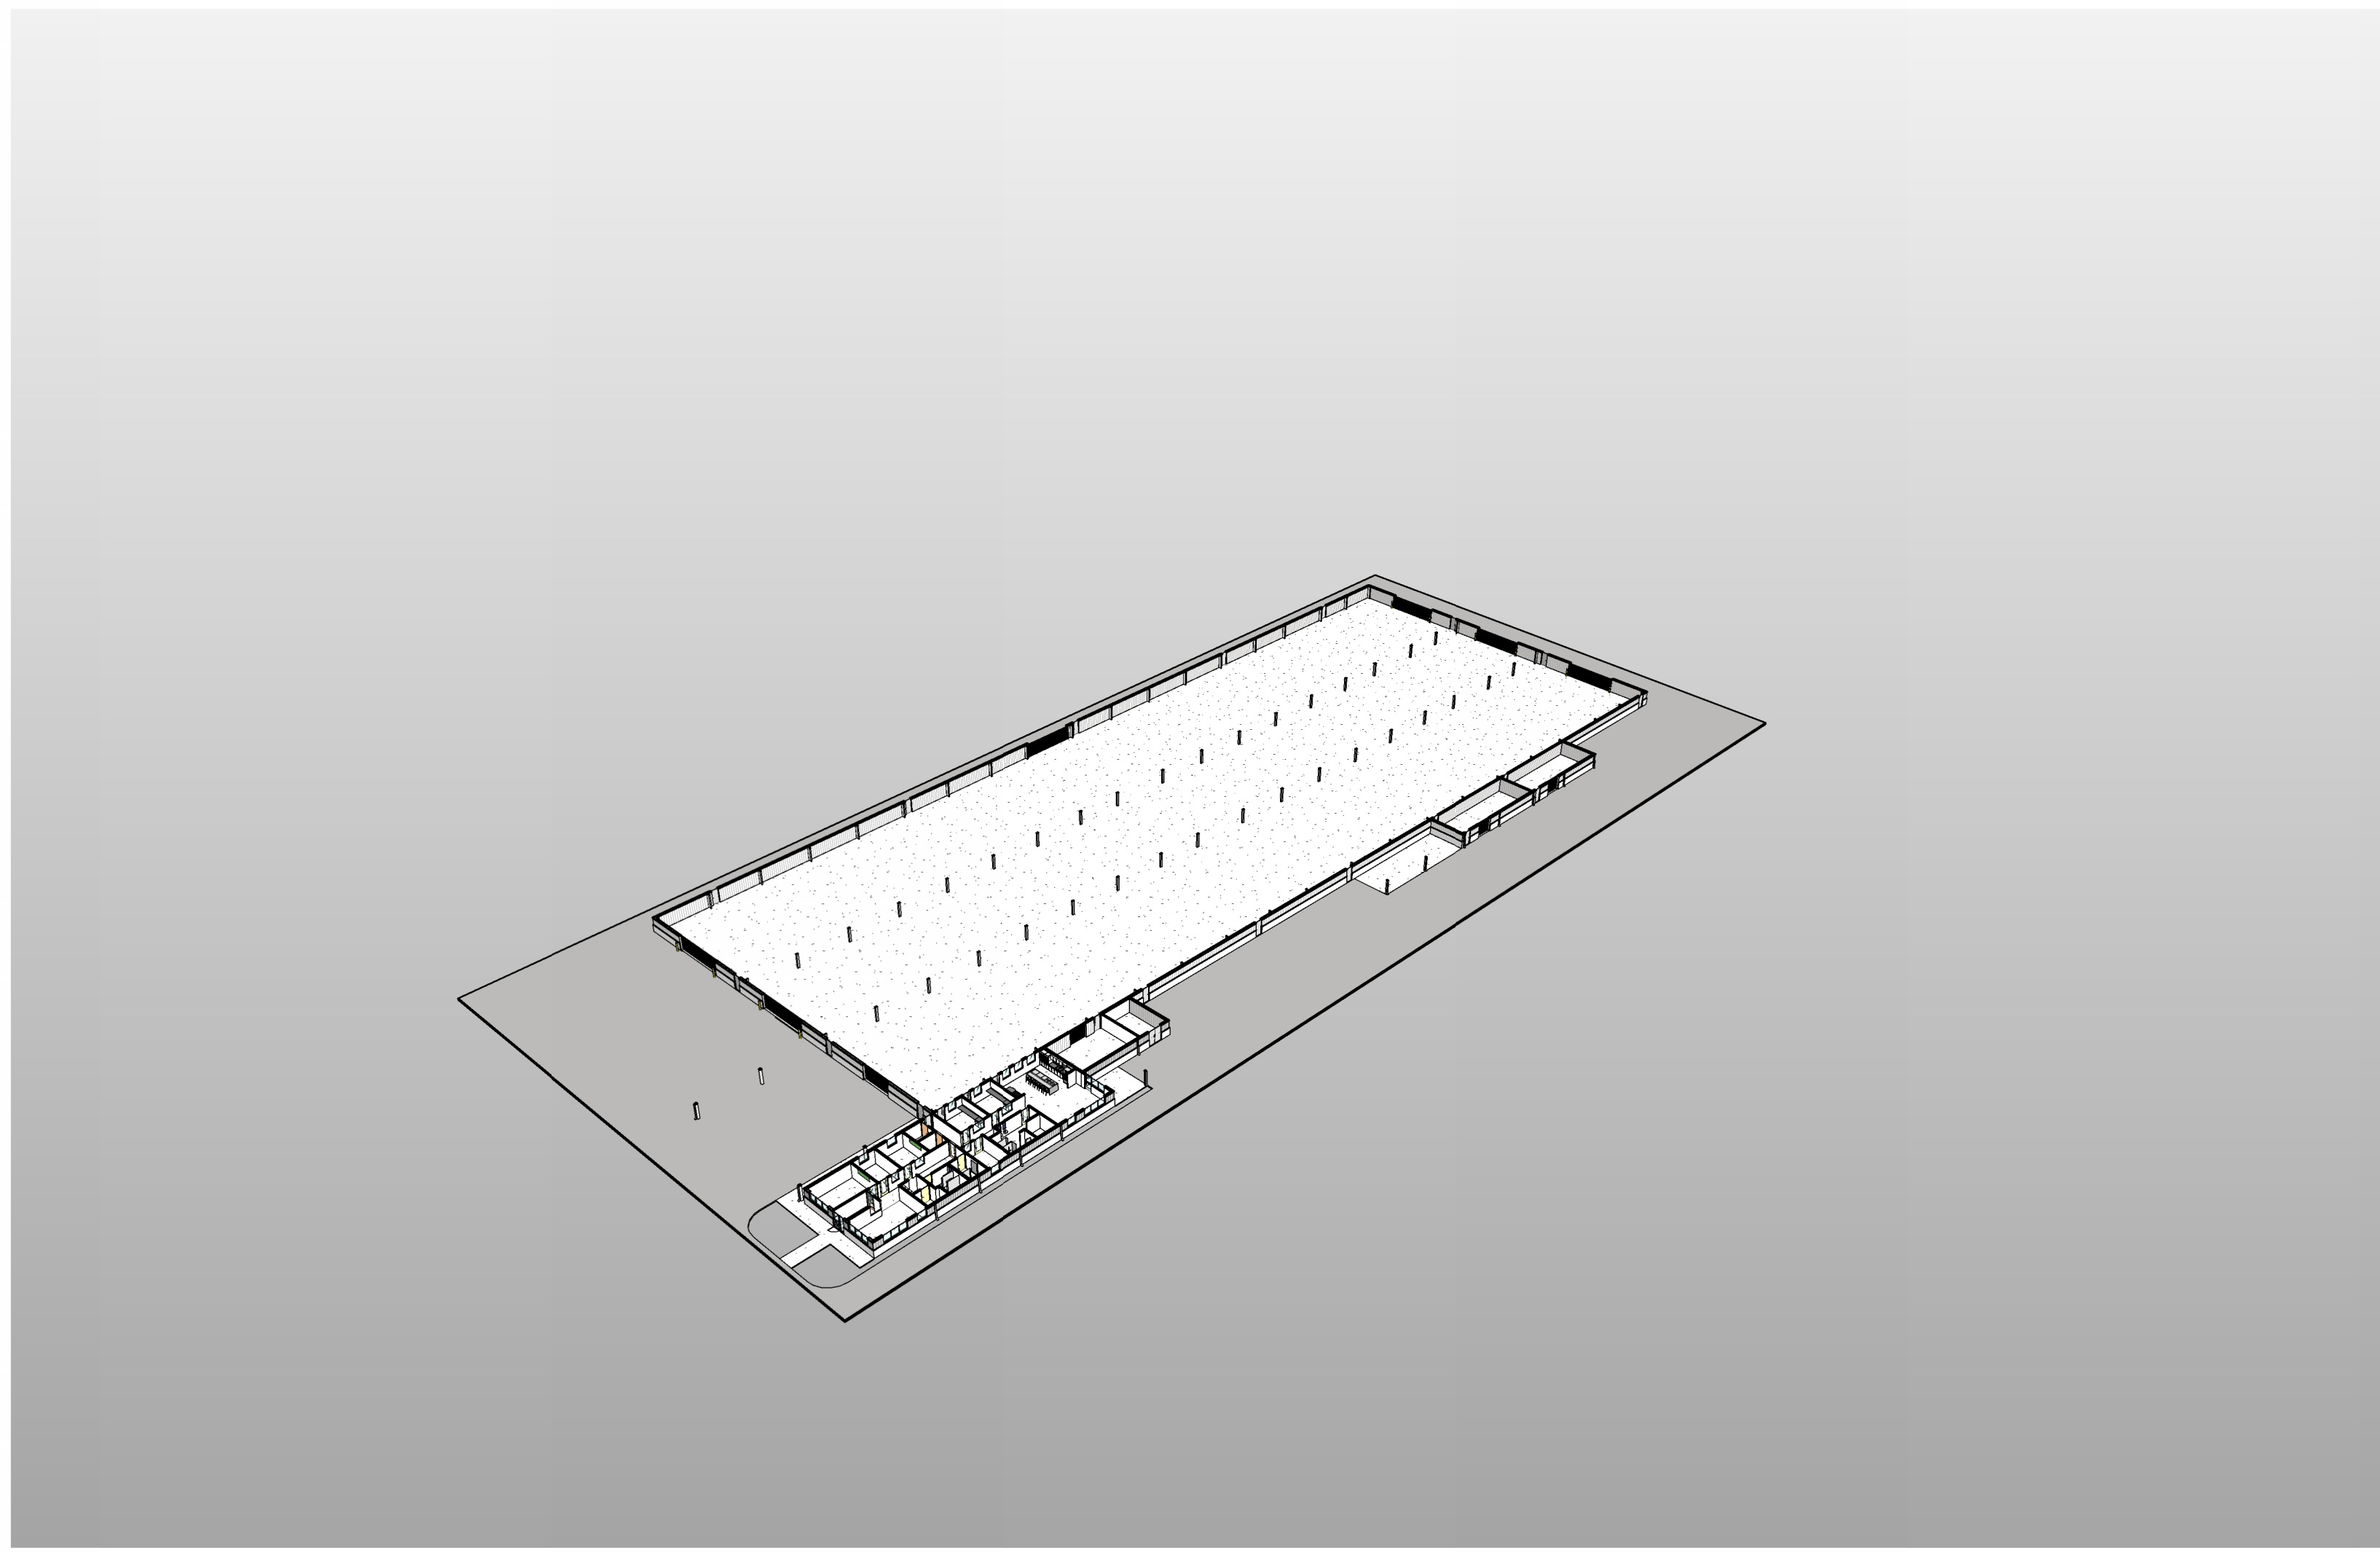

2907 Providence Rd
Suite 304
Charlotte, NC 28211

Tel: 704.342.9876
Fax: 704.334.4246

wgmdesign.com

Issued For
Reference Only

KEYSTEEL CORP.

KEYSTEEL
CONCORD
4758 POPLAR TENT ROAD
CONCORD, NC 28027

PROGRESS
03/07/2024

REV. | DATE | DESCRIPTION

ISSUE DESCRIPTION:
Progress: Design Development

ISSUE DATE:
03/07/2024

PROJECT NO.:
23060.01

TITLE:
EXTERIOR
RENDERINGS

DRAWING NO.:
A-901