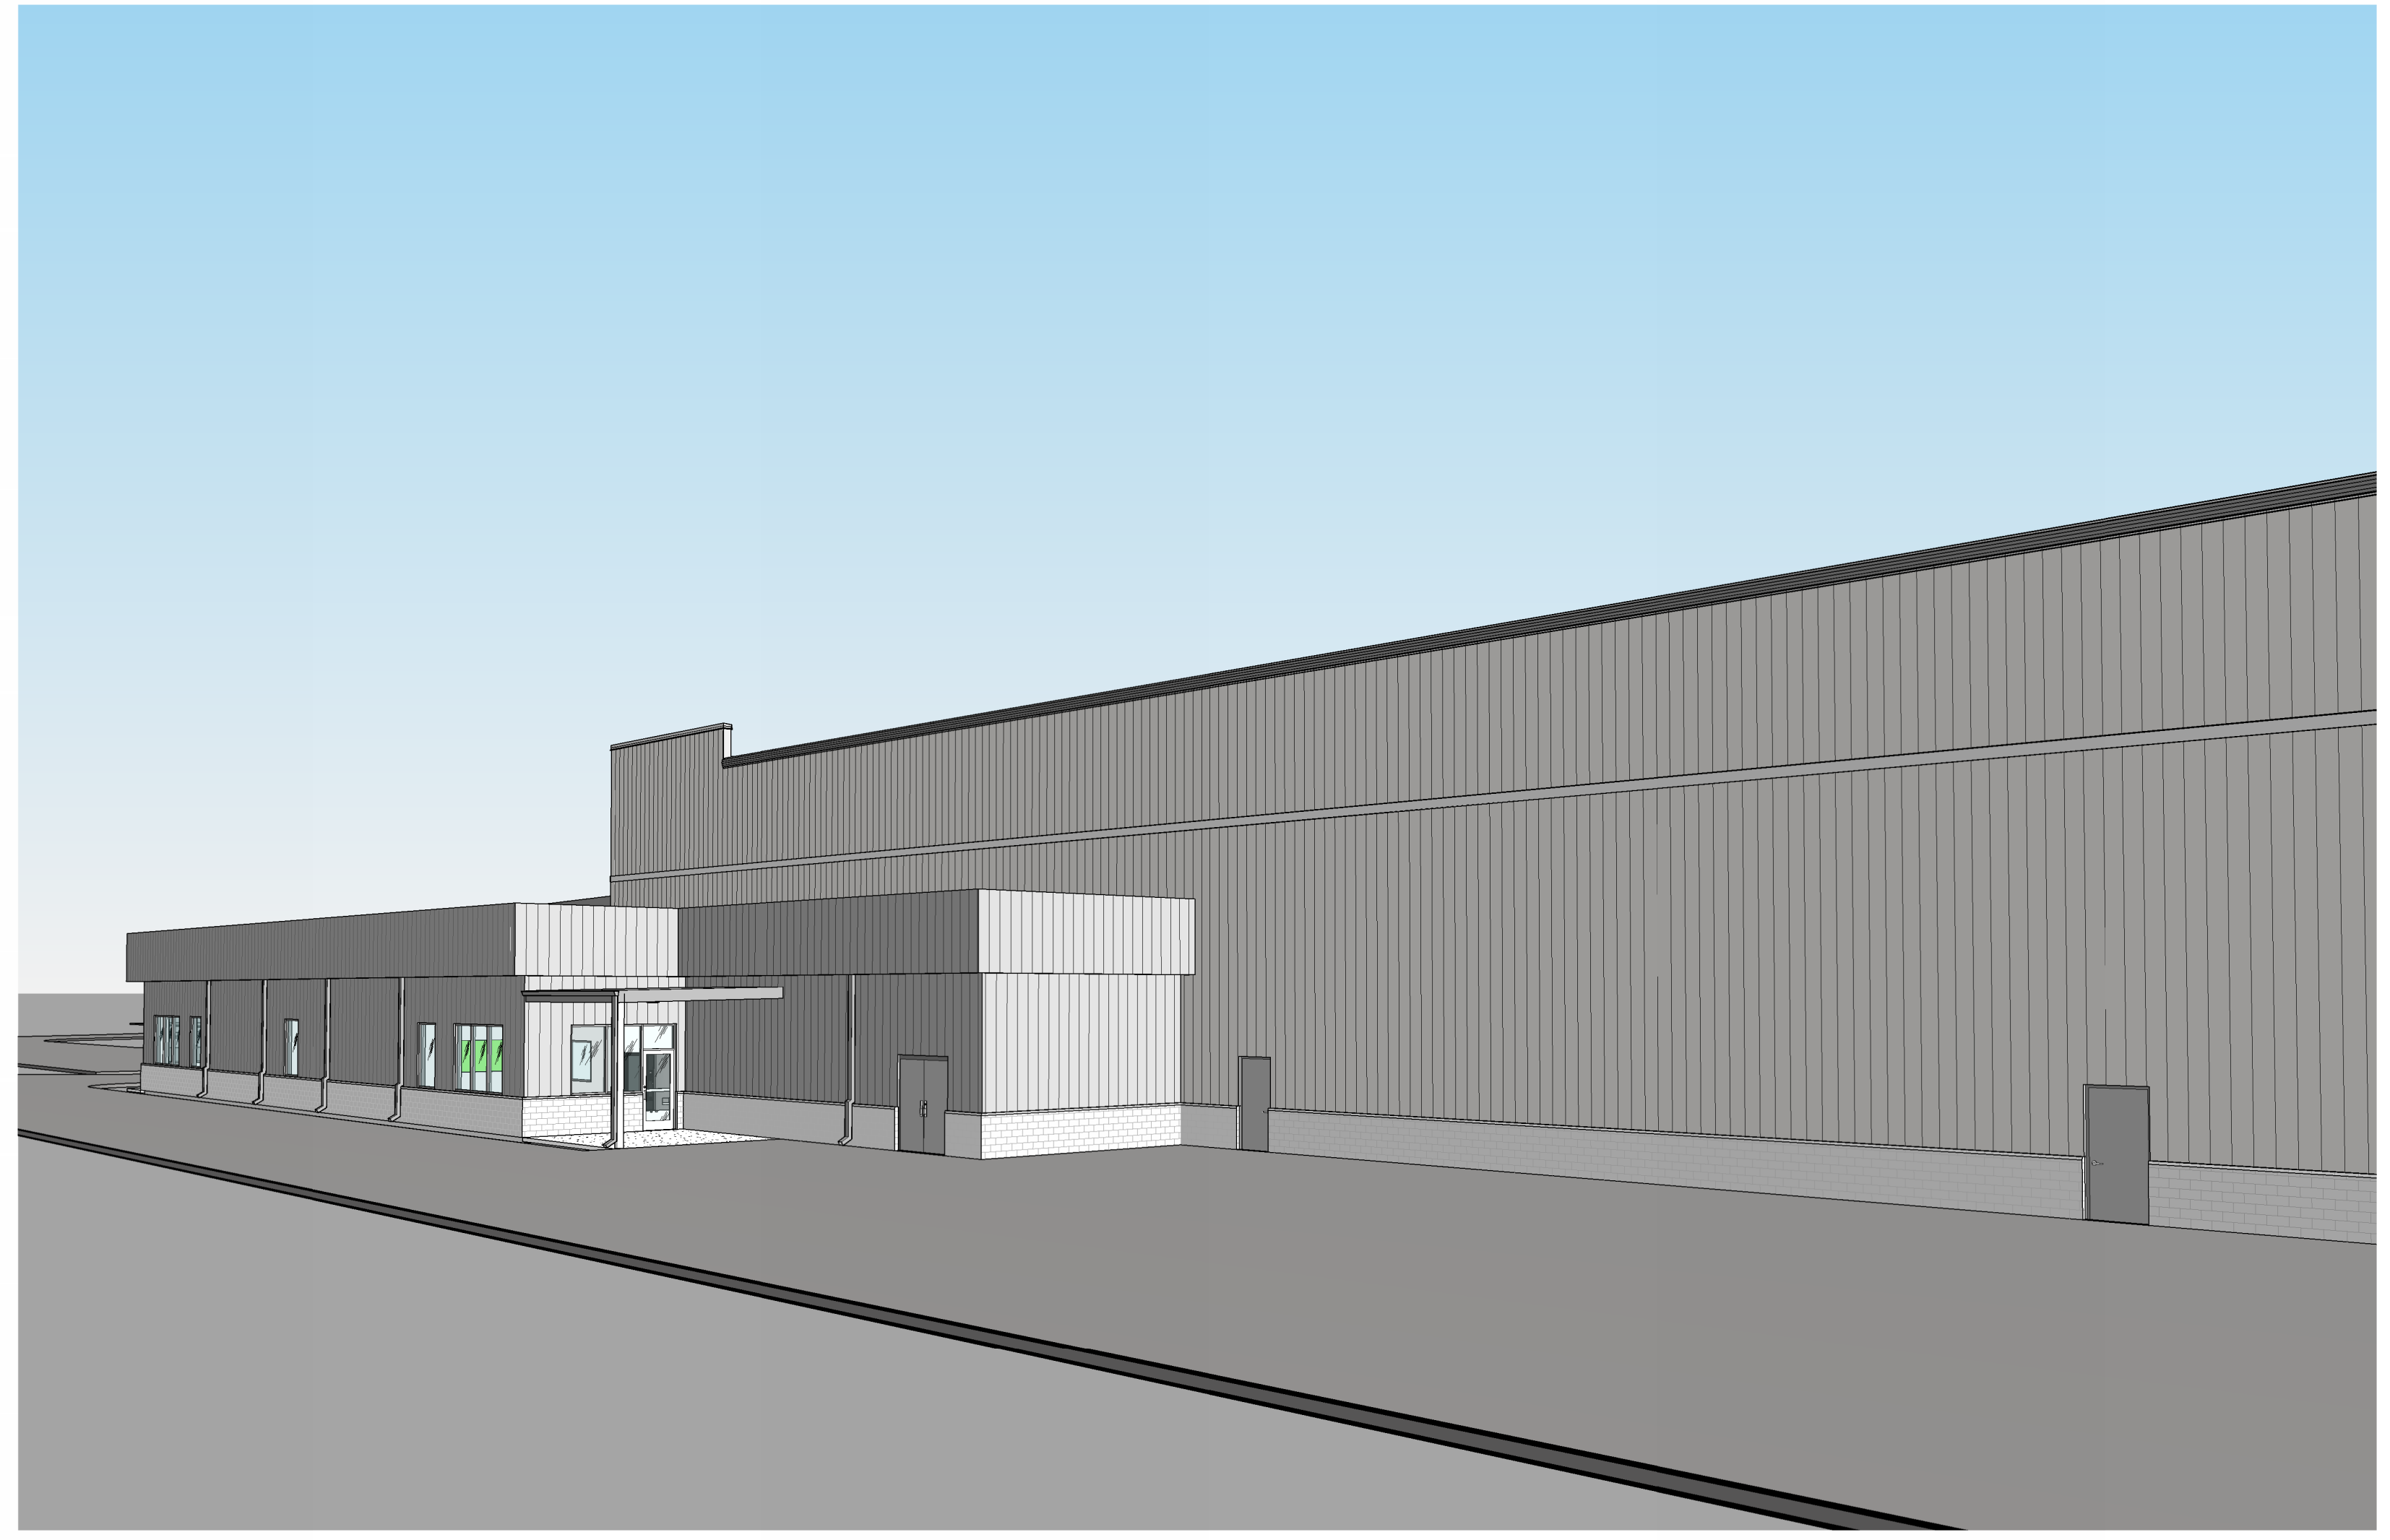

2907 Providence Rd
Suite 304
Charlotte, NC 28211

Tel: 704.342.9876
Fax: 704.334.4246

wgmdesign.com

Issued For
Reference Only

KEYSTEEL CORP.

KEYSTEEL
CONCORD
4758 POPLAR TENT ROAD
CONCORD, NC 28027

PROGRESS
03/07/2024

REV. | DATE | DESCRIPTION

ISSUE DESCRIPTION:
Progress: Design Development

ISSUE DATE:
03/07/2024

PROJECT NO.:
23060.01

TITLE:
EXTERIOR
RENDERINGS

DRAWING NO.:
A-901