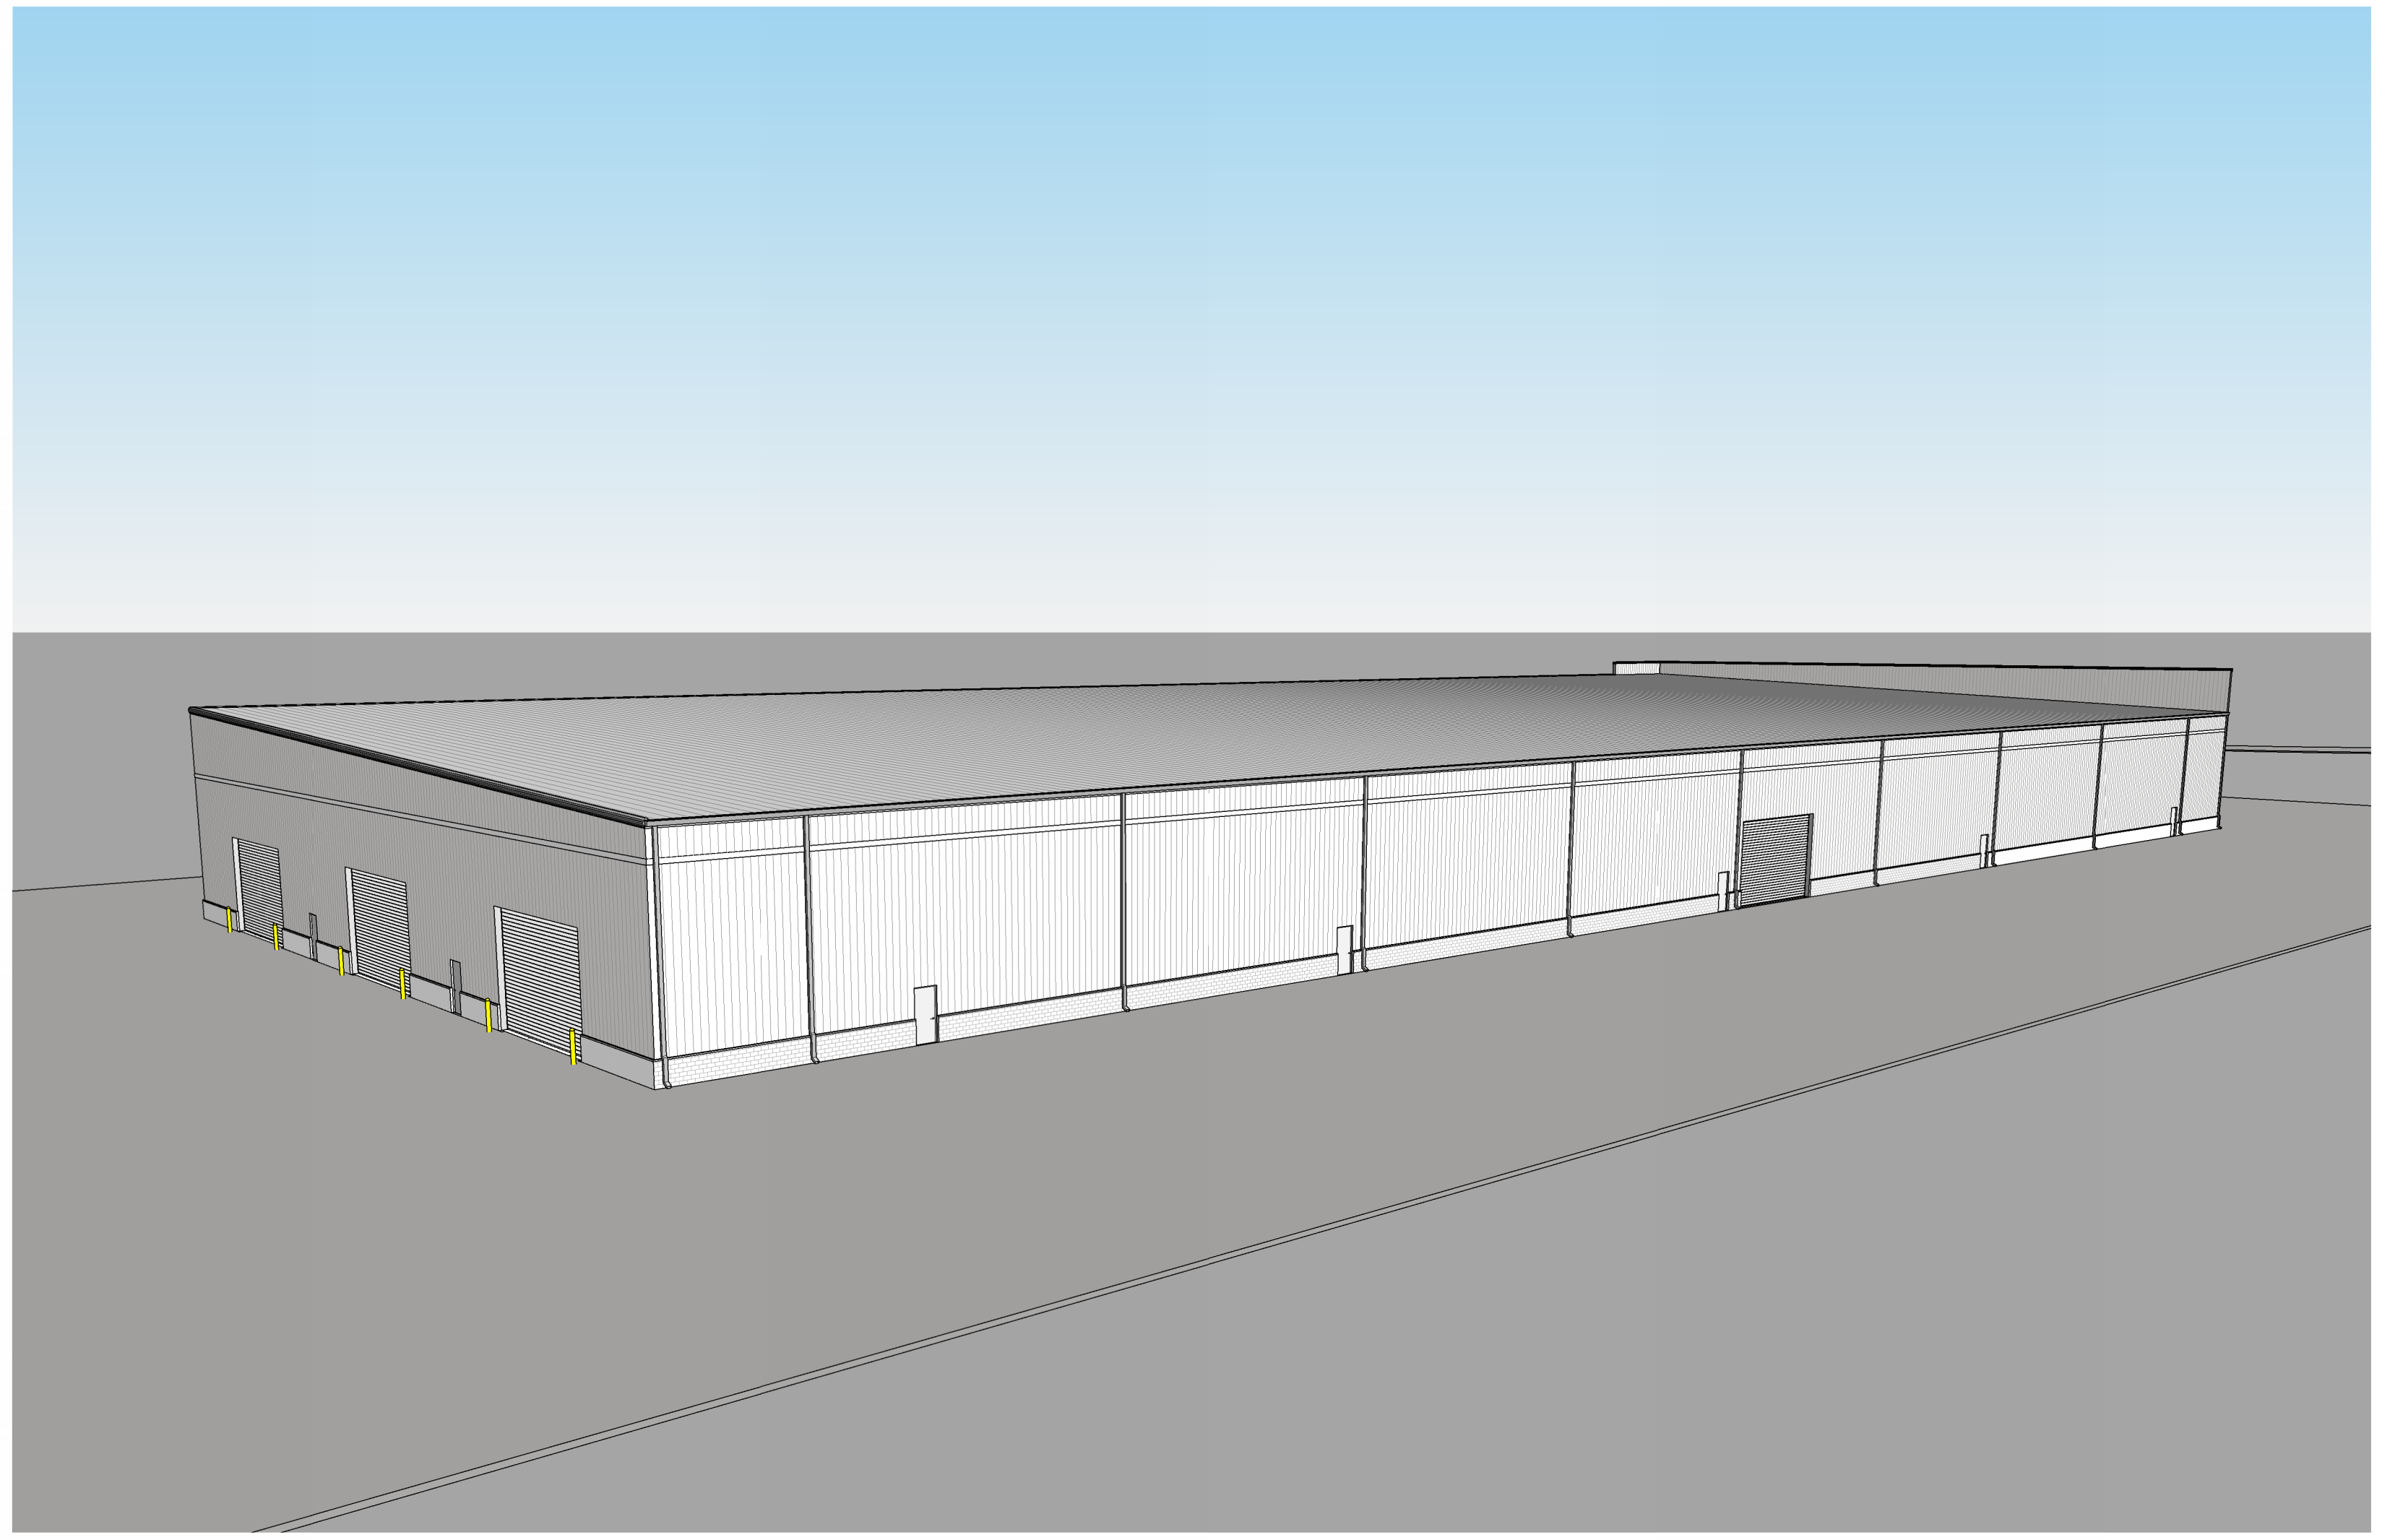

2907 Providence Rd
Suite 304
Charlotte, NC 28211

Tel: 704.342.9876
Fax: 704.334.4246

wgmdesign.com

Issued For
Reference Only

KEYSTEEL CORP.

KEYSTEEL
CONCORD
4758 POPLAR TENT ROAD
CONCORD, NC 28027

PROGRESS
03/07/2024

REV. | DATE | DESCRIPTION

ISSUE DESCRIPTION:
Progress: Design Development

ISSUE DATE:
03/07/2024

PROJECT NO.:
23060.01

TITLE:
EXTERIOR
RENDERINGS

DRAWING NO.:
A-901