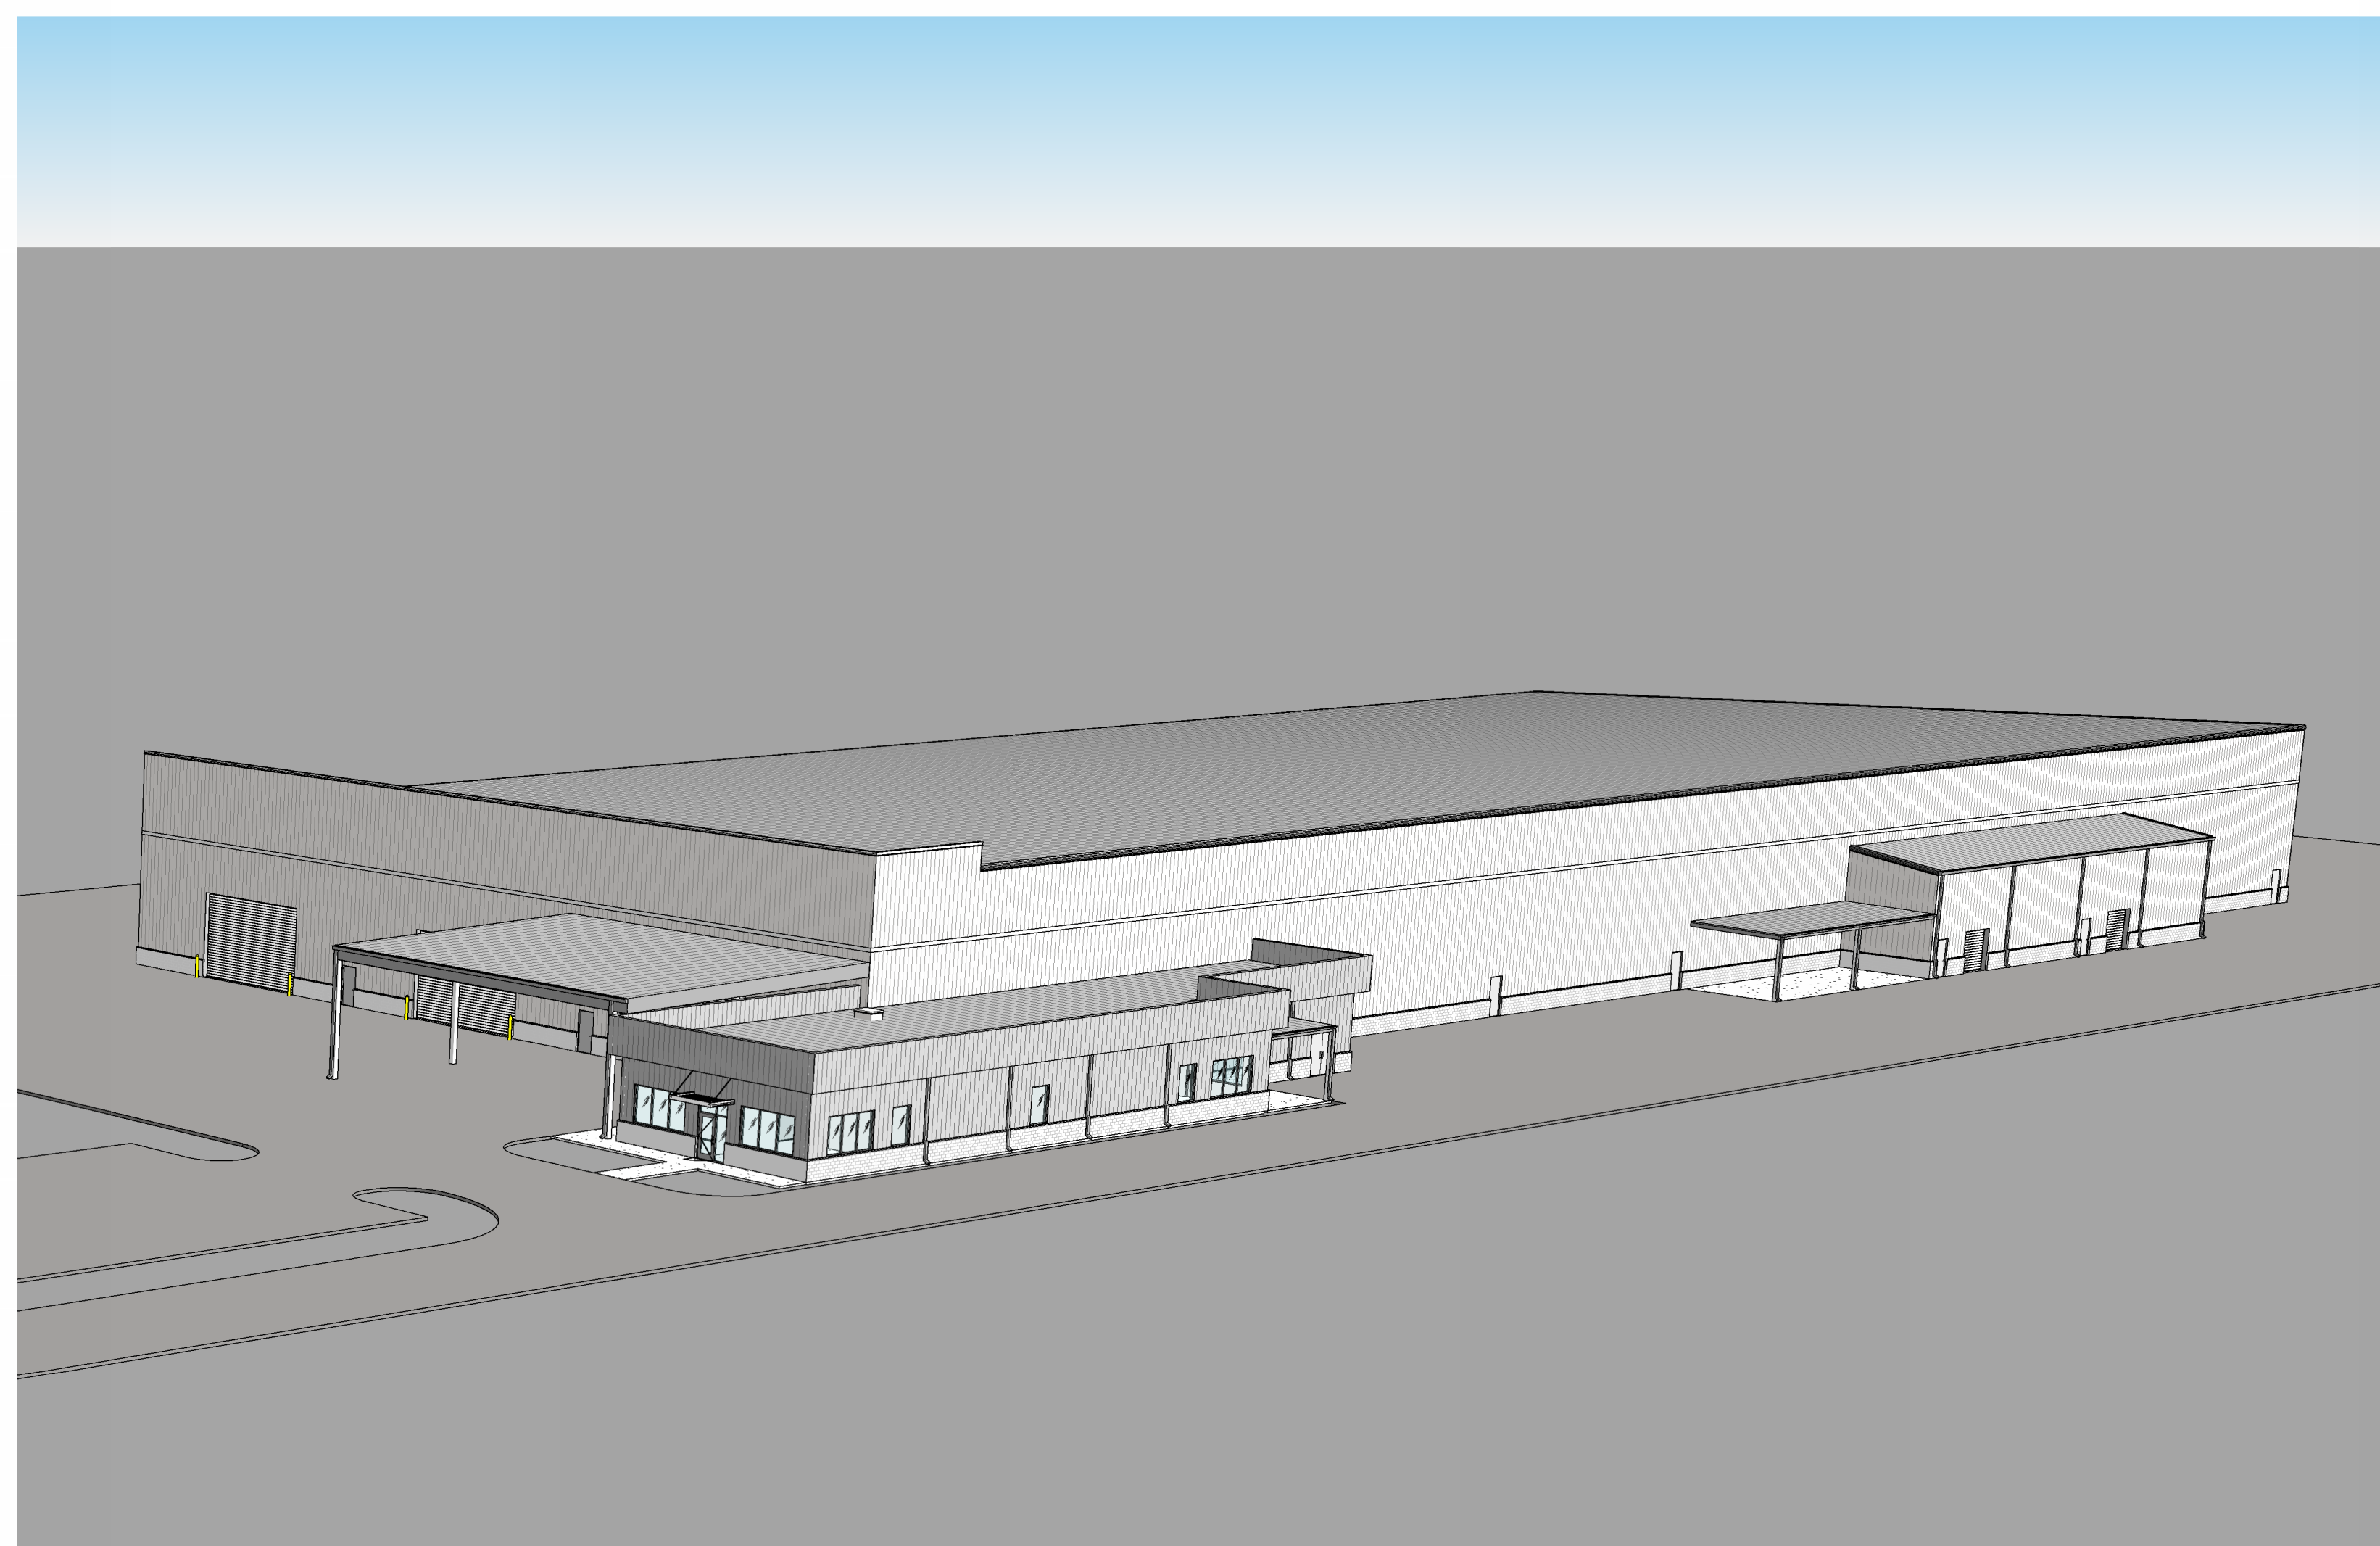

PROGRESS  
03/07/2024

REV. DATE DESCRIPTION

ISSUE DESCRIPTION:  
Progress: Design Development

ISSUE DATE:  
03/07/2024

PROJECT NO.:  
23060.01

TITLE:  
EXTERIOR  
RENDERINGS

DRAWING NO.:  
A-900

W:\Projects\23060\A-900\A-900.dwg

PROGRESS  
03/07/2024

REV. | DATE | DESCRIPTION

ISSUE DESCRIPTION:  
Progress: Design Development

ISSUE DATE:  
03/07/2024

PROJECT NO.:  
23060.01

TITLE:  
EXTERIOR  
RENDERINGS

DRAWING NO.:  
A-901

W:\Projects\23060\A-901\Exterior Renderings\A-901.dwg