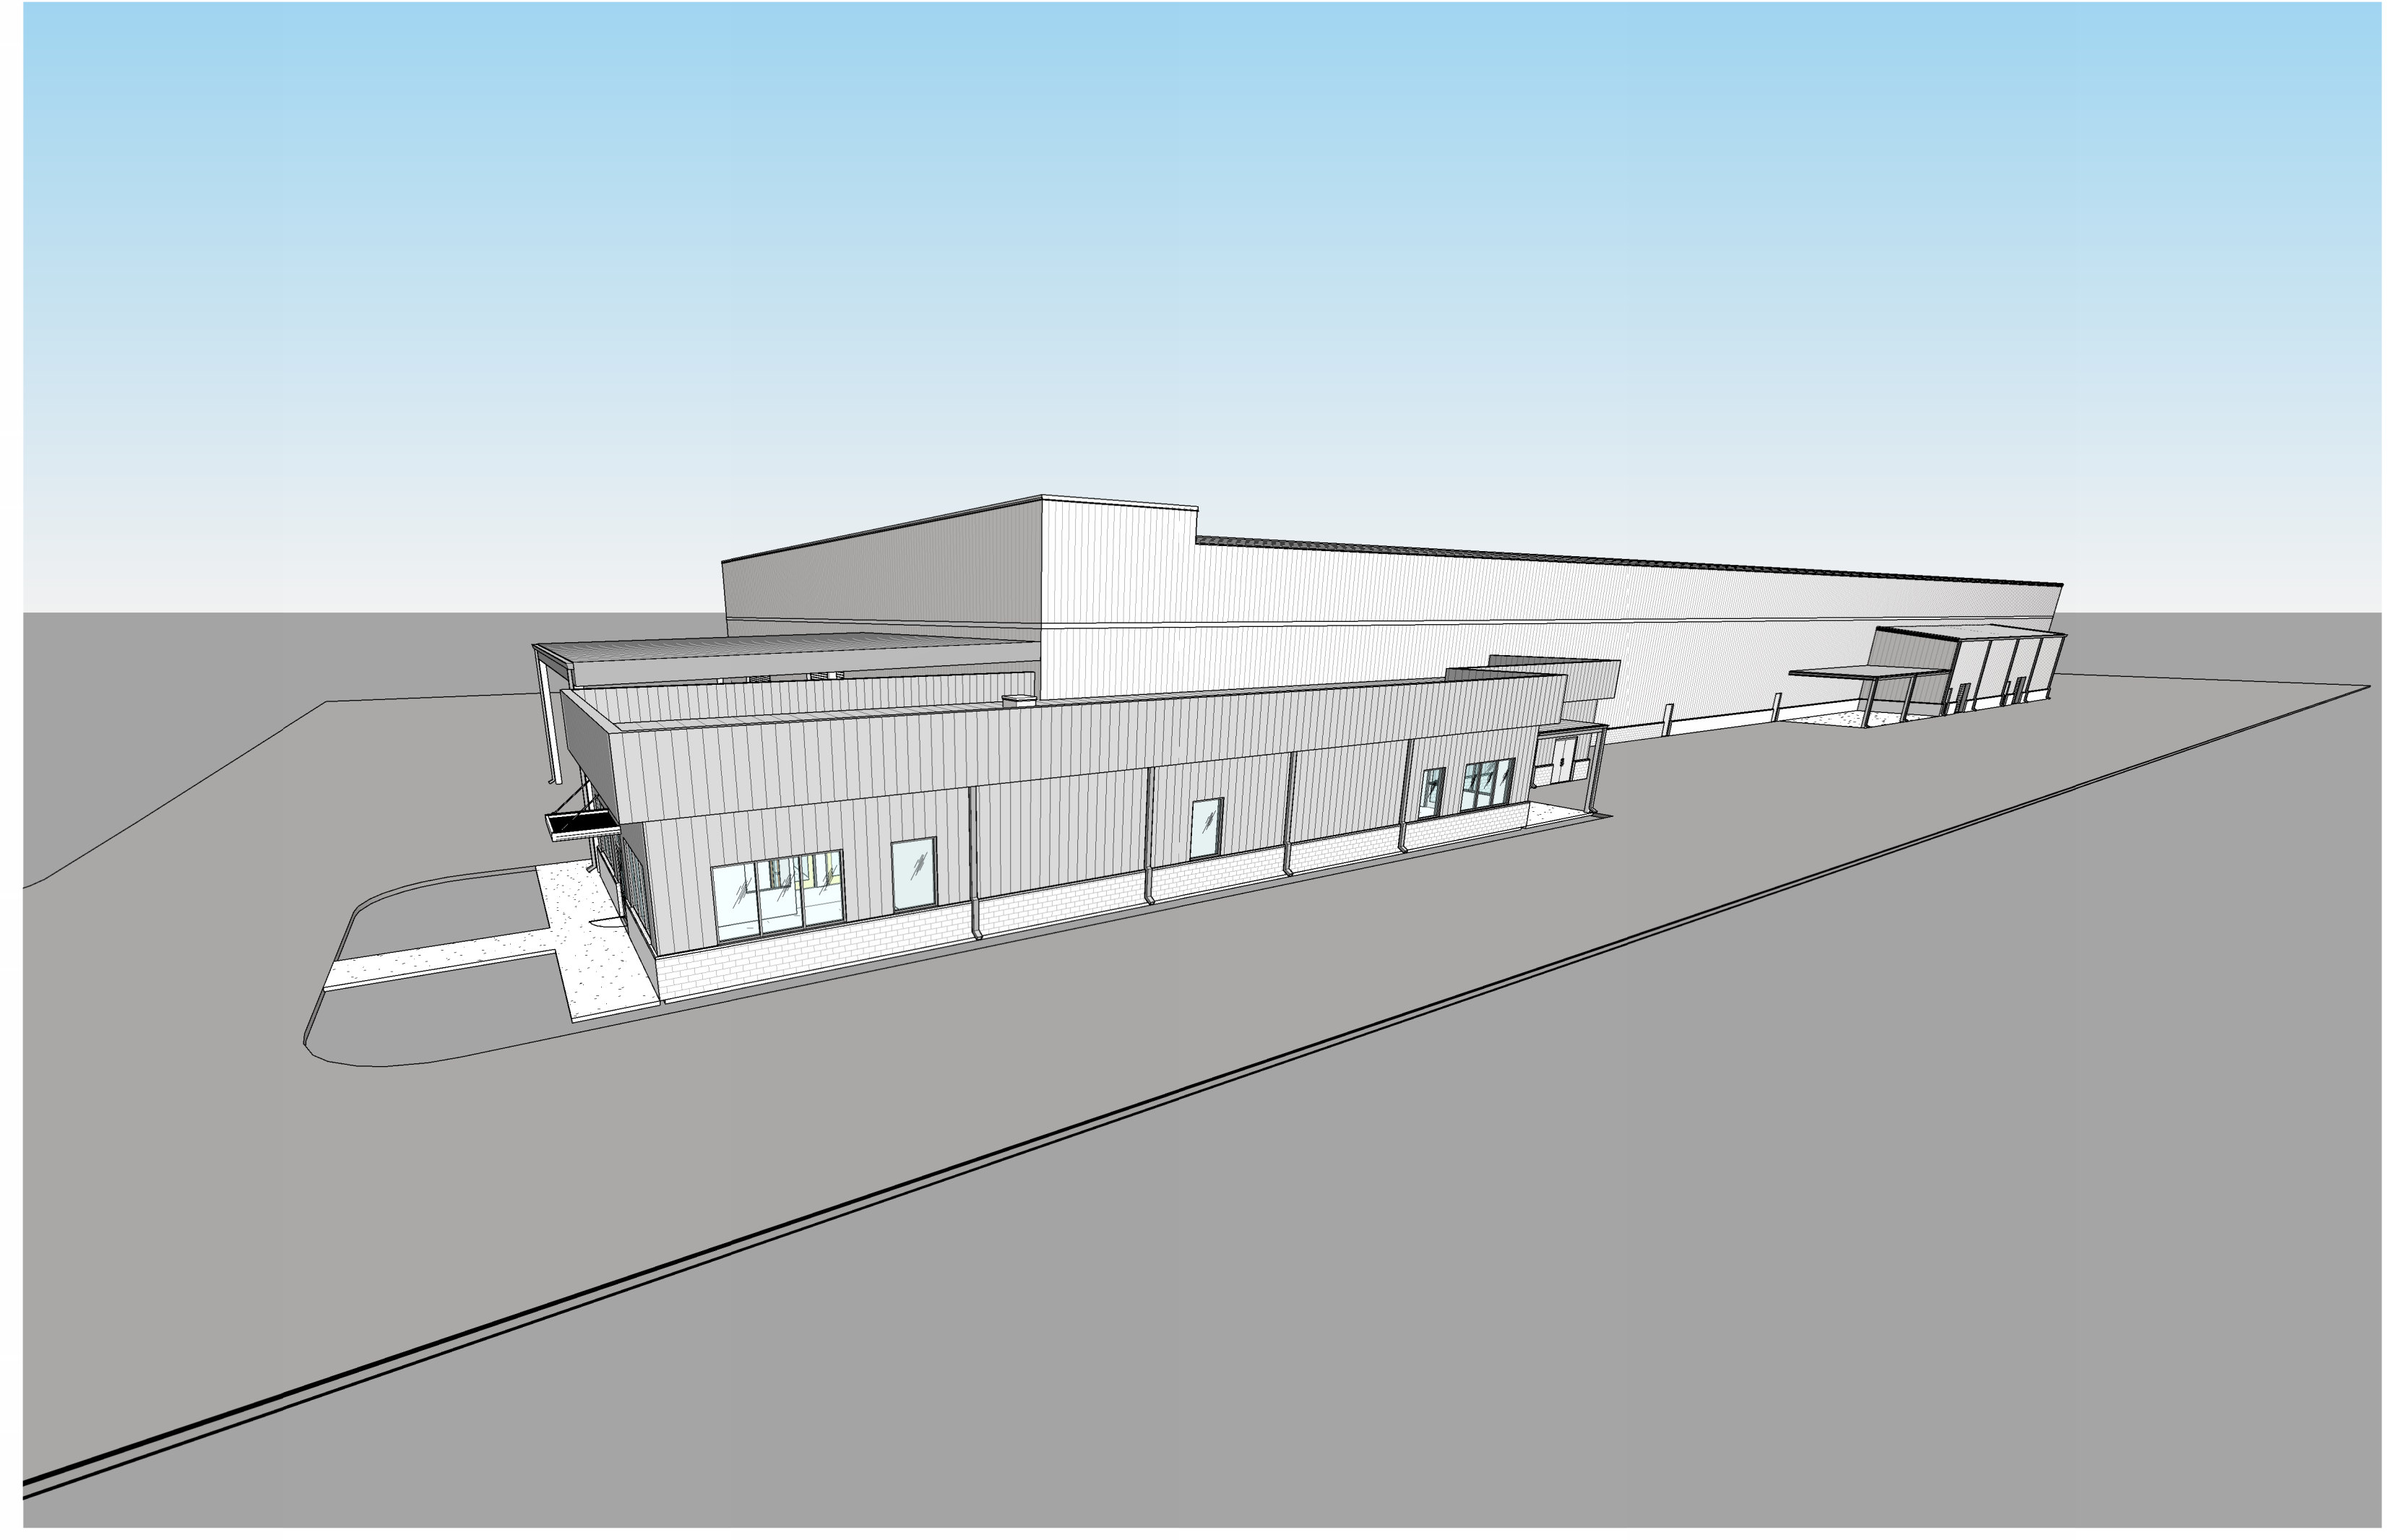

PROGRESS  
03/07/2024

REV. DATE DESCRIPTION

ISSUE DESCRIPTION:  
Progress: Design Development

ISSUE DATE:  
03/07/2024

PROJECT NO.:  
23060.01

TITLE:  
EXTERIOR  
RENDERINGS

DRAWING NO.:  
A-900

W:\Projects\23060\A-900\A-900.dwg

PROGRESS  
03/07/2024

REV. | DATE | DESCRIPTION

ISSUE DESCRIPTION:  
Progress: Design Development

ISSUE DATE:  
03/07/2024

PROJECT NO.:  
23060.01

TITLE:  
EXTERIOR  
RENDERINGS

DRAWING NO.:  
A-901

W:\Projects\23060\A-901\Exterior Renderings\A-901.dwg